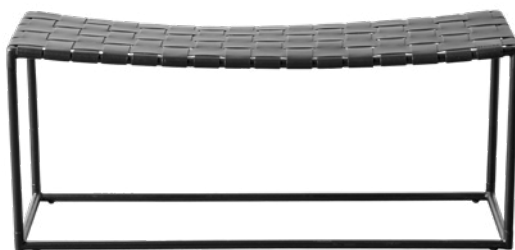

8280002136
BENCH SOHO
-
Colli: 1
Black, Powder coat. Iron w. leather
W:100 H:42 D:31cm