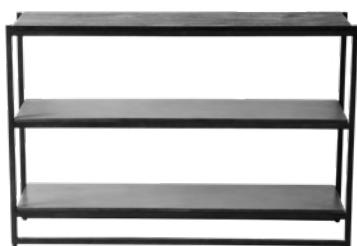

*Designed by Birgitte Rømer*

9010000015  
**BOOK SHELF DENVER LOW**

Colli: 1  
Black, Iron  
W: 105 H: 90 D: 35 cm

*Designed by Birgitte Rømer*

8270002144  
**BOOK SHELF NEVADA**

Colli: 1  
Black, Iron / Mango wood  
W: 120 H: 80 D: 30 cm