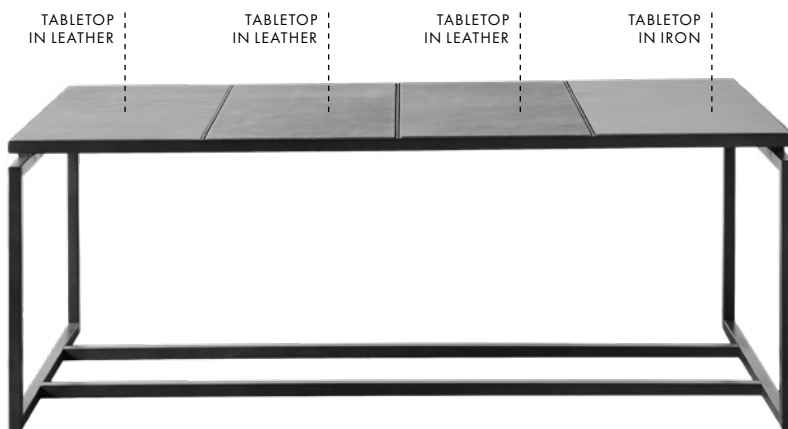

8270002148
COFFEE TABLE AUSTIN LONG

Colli: 1
Black, Iron/Leather
W: 120 H: 45 D: 60 cm

Designed by Birgitte Rømer & Nicklas Lohmann