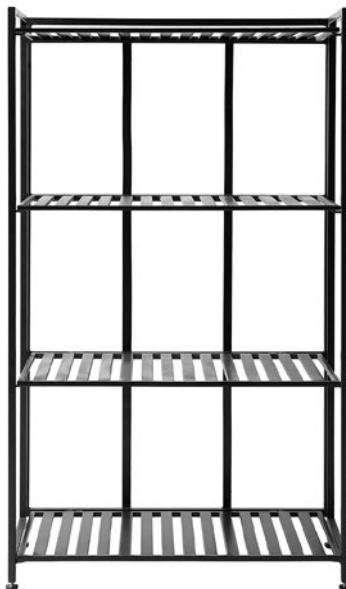

Psst...The series is designed with a fold-up feature, making it easy to carry and bring them with you.

**NEW**

9190002205

**BOOK SHELF MANHATTAN LOW**

Colli: 1

Black, Iron

W: 65,5 H: 79,5 D: 33 cm

**NEW**