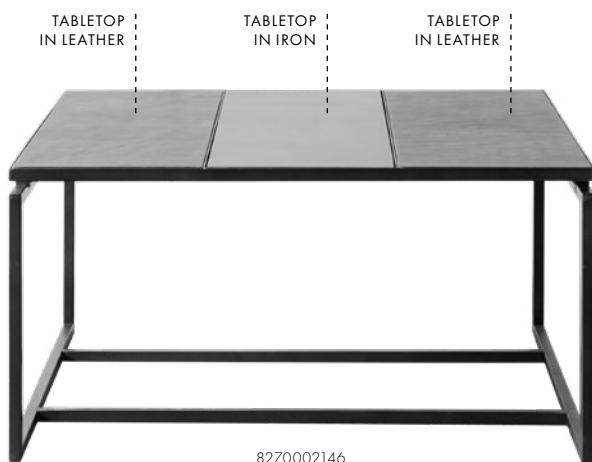

*Designed by Says Who*

9230000108  
**EXTENSION LEAF SPACE SMOKED  
W100**

-  
Collti: 1  
Smoked oil, Oak  
W: 100 H: 2,5 L: 50 cm

*Designed by Says Who*

**D I N I N G**

**T A B L E S**

Angle dining table black, Angle stool black, Surface rug bick/brown/burn 200x300 cm

# C O F F E E T A B L E S

8270002149  
**COFFEE TABLE NEVADA**

Colli: 1  
Iron/Mango tree  
Ø: 70 H: 46 cm

8270002146  
**COFFEE TABLE AUSTIN SQUARE**

Colli: 1  
Black, Iron/Leather  
W: 90 H: 45 D: 90 cm